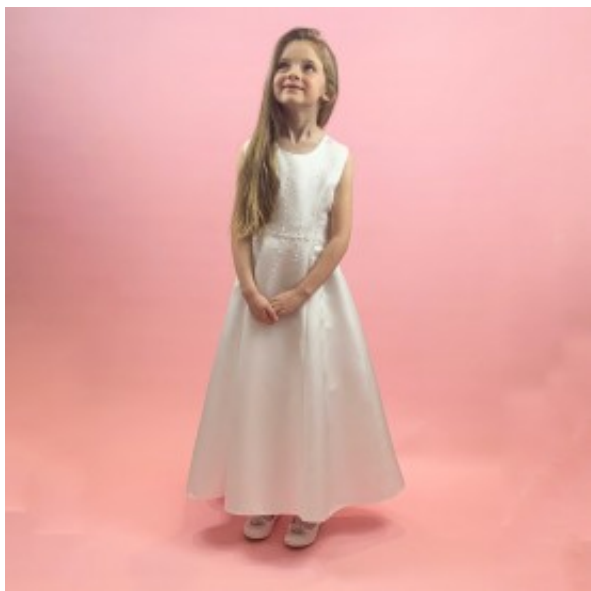

LAURA Communion Dress

Weight: 0.00kg

Dimensions: 0.00cm x 0.00cm x 0.00cm

Price: £83.00

Short Description

A beautiful full length A line sleeveless white duchess satin Communion dress with stunning bead and sequin detail

Description

A beautiful full length A line sleeveless duchess satin Communion dress. The dress has stunning bead and sequin detail around the front and back of the bodice.

This dress is full lined with a netting underskirt.

Material - 100% polyester

Size Chart